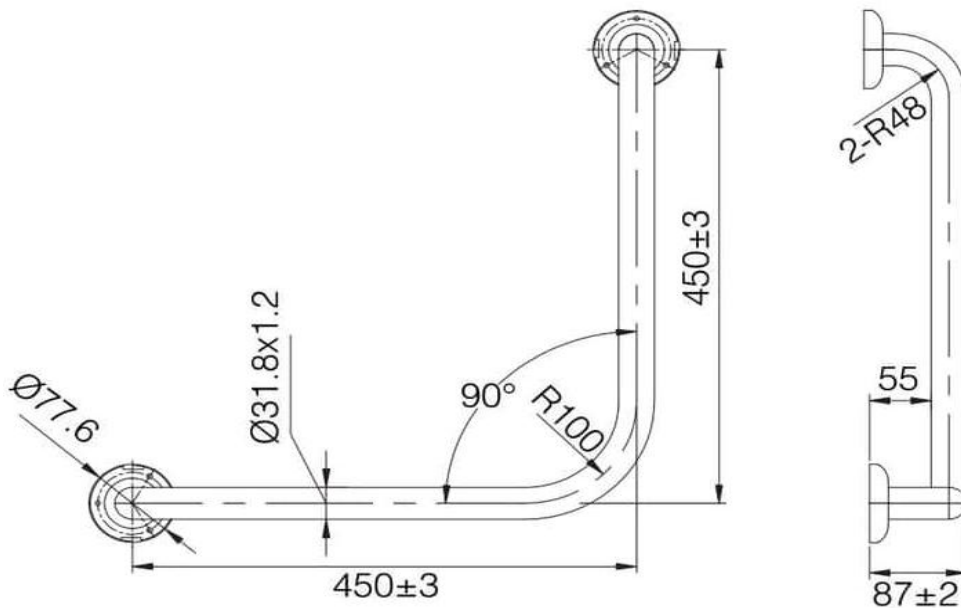

# MOBI CARE 90 DEGREE GRAB RAIL

## SPECIFICATIONS

TP GRAB45

TP GRAB45MK

Chrome and Matte Black Finish Available

304 Grade Stainless Steel

Complies with AS1428.1 requirements

**WARRANTY INFORMATION:**

2 Year Replacement Parts or Product